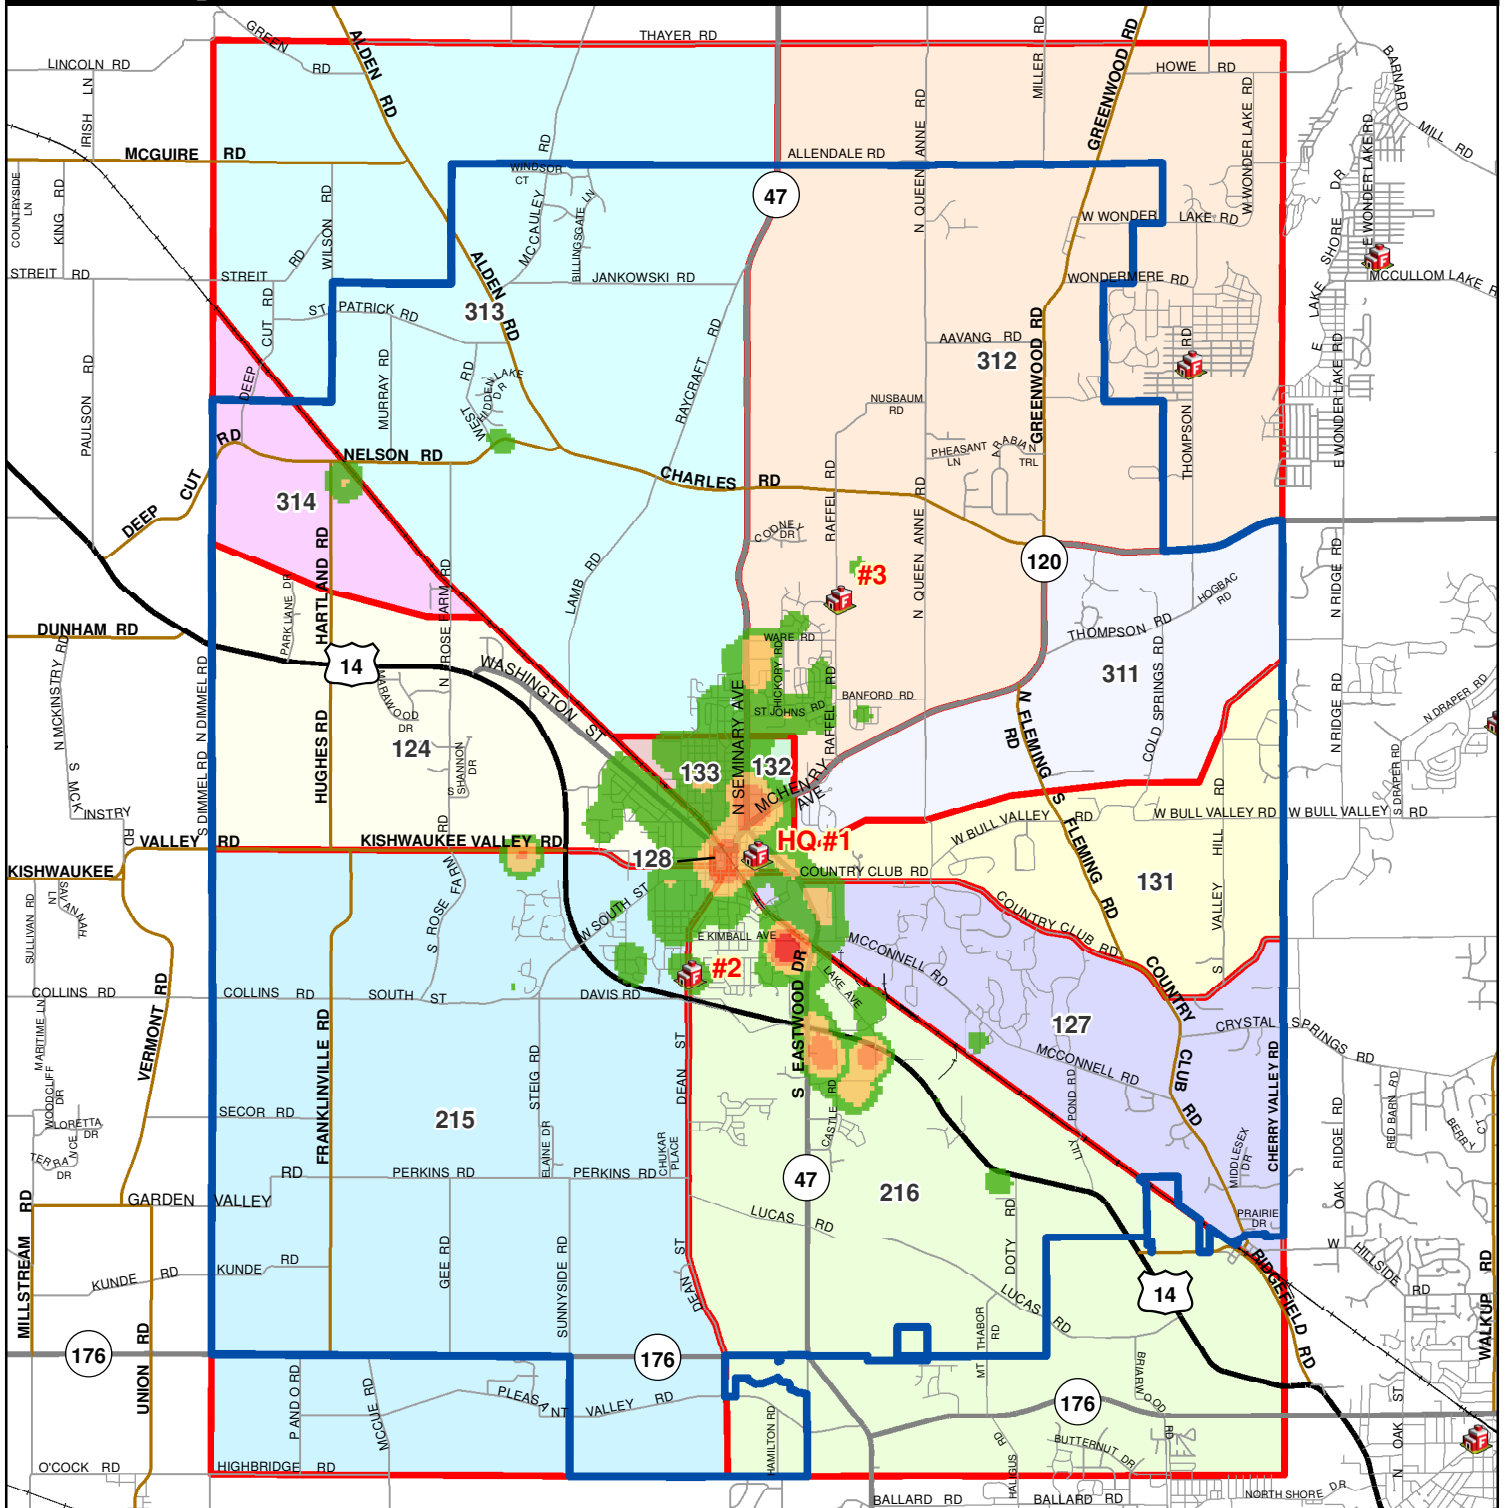

# Woodstock Fire Rescue District Hot Spot EMS, Fire & Service Calls - Year 2018

## Legend

#### Concentration of Incidents

- Low
- Moderate
- High
- Very High

- Fire Stations
- District Boundary

#### Roads

- US Route
- State Route
- County Road
- Township Road
- Municipal Road